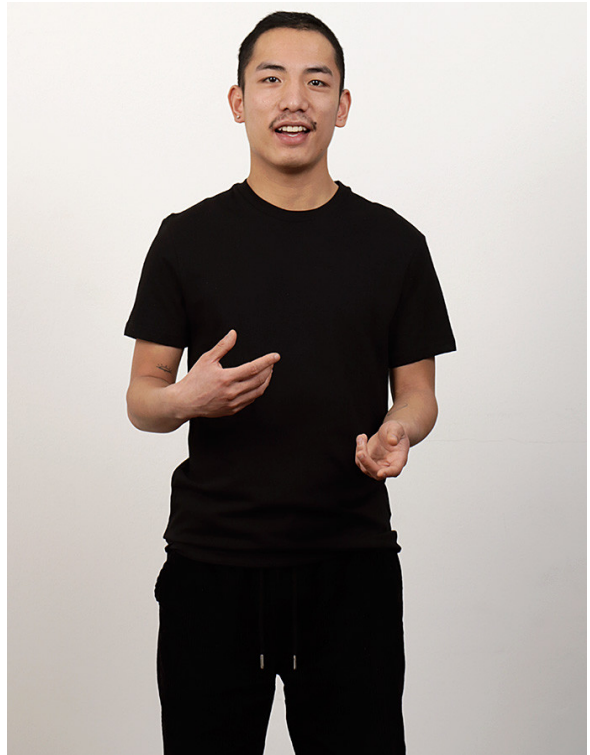

DALPHIN

Men

Height: 175 / 5'8"

Bust: 83 / 33"

Waist: 70 / 28"

Hips: 90 / 35"

Size: 48

Eyes: Braun

Hair: Schwarz

Shoes: 41

Jahr: 1996

URL: <https://indeedmodels.com/de/commercial/men/dalphin>

indeed

INDEED MODEL MANAGEMENT SCHARNWEBERSTR. 4 10247 BERLIN
PHONE: +49 30 97 00 26 80 FAX: +49 30 97 00 26 829 E-MAIL: BERLIN@INDEEDMODELS.COM